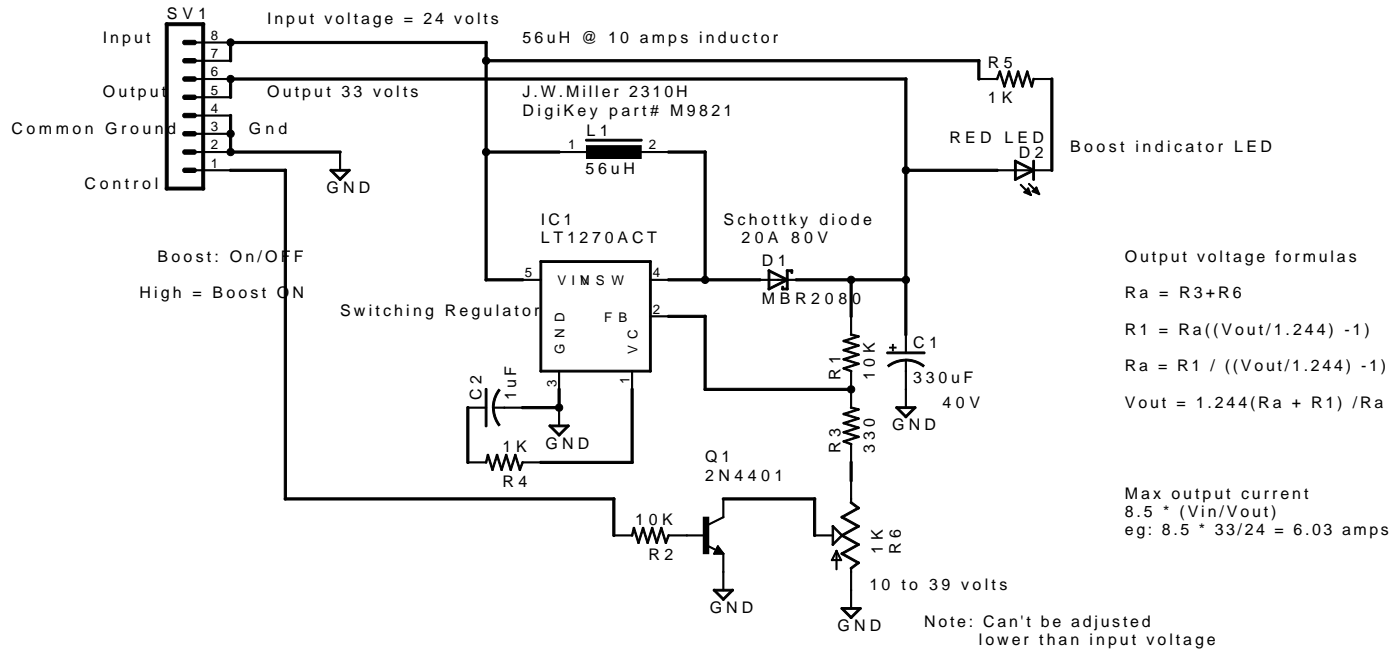

To/From H-bridge

This work is licensed under the Creative Commons Attribution License. To view a copy of this license, visit <http://creativecommons.org/licenses/by/1.0/> or send a letter to Creative Commons, 559 Nathan Abbott Way, Stanford, California 94305, USA.

Boost mode switching regulator	
By Dale Heatherington Aug 2003 http://www.wa4dsy.net/robot	
TITLE: boost-reg	Page 4 of 4
Document Number:	REV:
Date: 9/21/2003 17:03:59	Sheet: 1/1